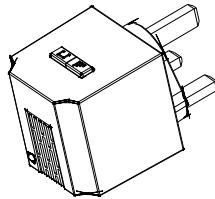

尺寸 : 280x100mm

**ENER-J®**

## **User's Guide Chime for Wireless Doorbell**

**SKU: SHA5290**

Adjustable Ringtone: Choose from 18 Melodious  
5 volume levels (including mute), Up to 100db  
Range: 25 meters in indoor, 200 meters in open area  
RF: 433MHz  
Power: 230V  
Plug: UK plug  
Size(without plug) : 68x44x68mm  
Weight: 65 grams