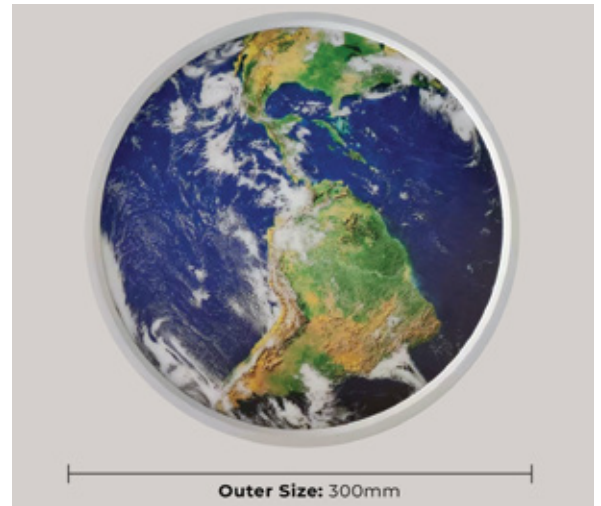

Technical Parameters

Wattage	24W
Power	165-265V
RA (Color Rend.)	80
Outer Size	300mm
Lumens	95
Beam Angle	120°
Colour of Housing	White
CCT	6500K
Driver	Non-isolated
IP Rating	IP20
Mounting	Surface Mounted
Dimmable	Non-dimmable
Warranty	2 years

Box Content

- 1 x Surface Mounted Round Earth Design LED Ceiling Light
- Mounting Accessories
- User Manual

Stuck? Confused?

Contact our Technical Support team on:

T: +44 (0)1291 446 105 E: support@ener-j.co.uk

Lines are open Mon - Fri (8am to 4pm)