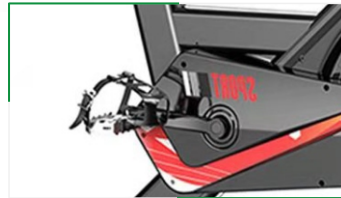

Spinning Bike

Ultra-quiet Indoor Exercise Bike

ENER-J®
Smart Home Living

SKU : HG10

EAN : 5060774551325

Padded Seat

Screen Display & Mobile/ Tablet Holder

Non-slip Rubber Pedal

Transport Wheels

Features

- **Solid Build** - This indoor cycling bike a rock solid build. 4 horizontal adjustment knobs under the front and rear stabilizer to keep the bike stable on different surfaces, the bike provides you safe riding.
- **Fully Adjustable** - The wide seat and handlebar are both 4-way adjustable to fit those users with different heights. The steel toe-caged pedals are designed with adjustable straps, it can fit for different size feet well. There is also a convenient adjustable knob, with a simple twist, you can adjust the resistance to fulfill different workout plans.
- **Whisper Quiet** - Magnetic resistance and belt drive system create an unbelievably smooth and nearly silent ride, It will NEVER disturb the families or roommate and virtually no maintenance requested.
- **Safe & Convenient** - Emergency stop brake and handlebar-adjust tube bump for safety.

Specification

Model No.	:	SD-S77
Material	:	Steel pipe
Flywheel	:	6kg
Assembly size	:	120*50*108-118cm
Max User Weight	:	120KG
Braking Systems	:	Fleece brake
Transmission mode	:	Belt Transmission
Seat	:	Deluxe soft cushion
Color	:	Black & Red